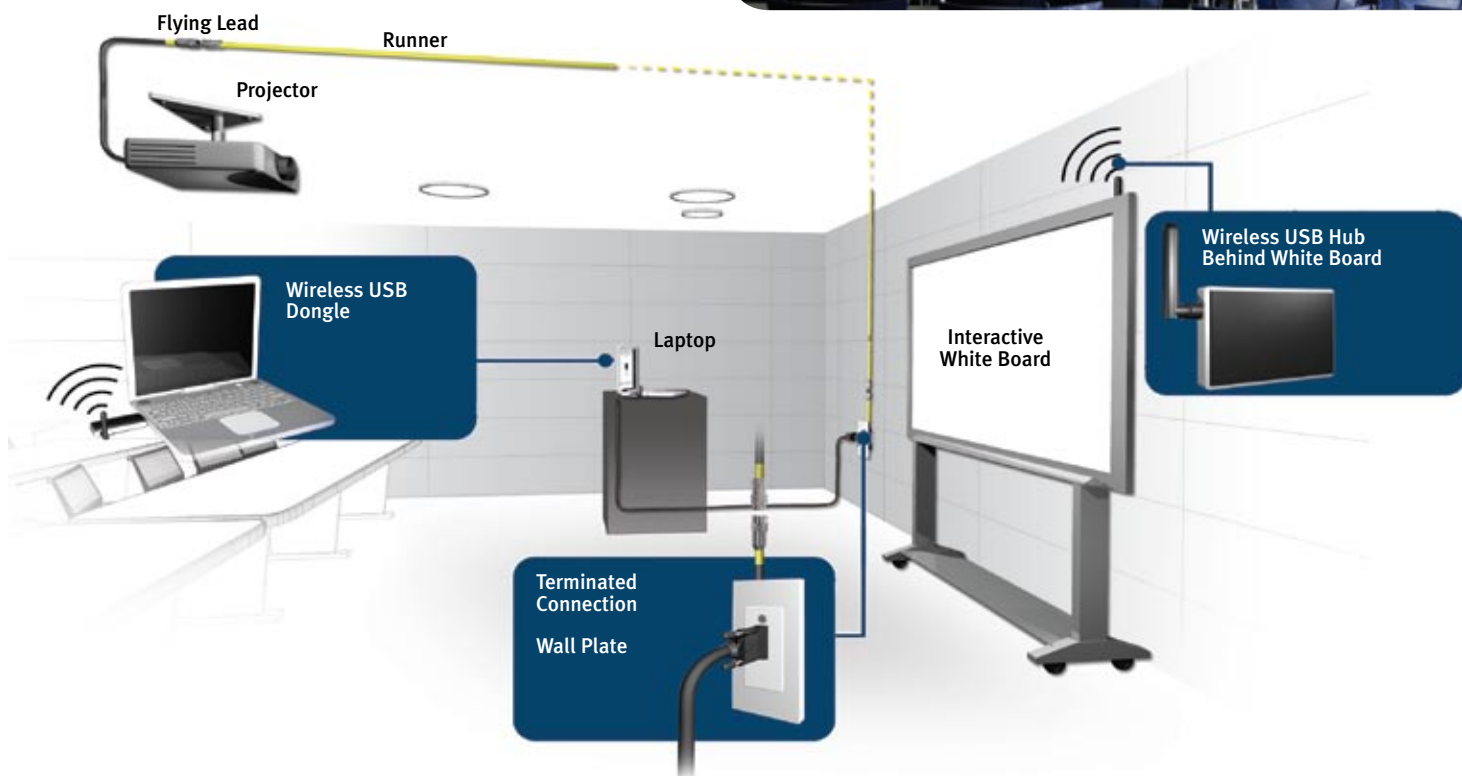

# RAPIDRUN®

**Saves Time & Money**  
**Offers High Performance & Quality**  
**Allows For Easy Upgrades**  
**Fast, Complete A/V System**  
**Do More!**

More schools than ever are choosing RapidRun because of its easy to upgrade format. RapidRun is a fast, complete audio/video cabling system - built to save installation time, accommodate changes and reduce the likelihood of return service calls due to faulty field terminations. Multiple signal types can be supported over your choice of Runner cables - such as VGA, Composite Video, S-Video, Component Video or HDMI® and DVI.

### Quick And Easy Installation

No in-wall wiring required

### Eliminates Conflict With Other Wireless Equipment

### Low-Power Transmission And Direct Device Assignment

Ensuring no room-to-room conflict in multi-classroom installations