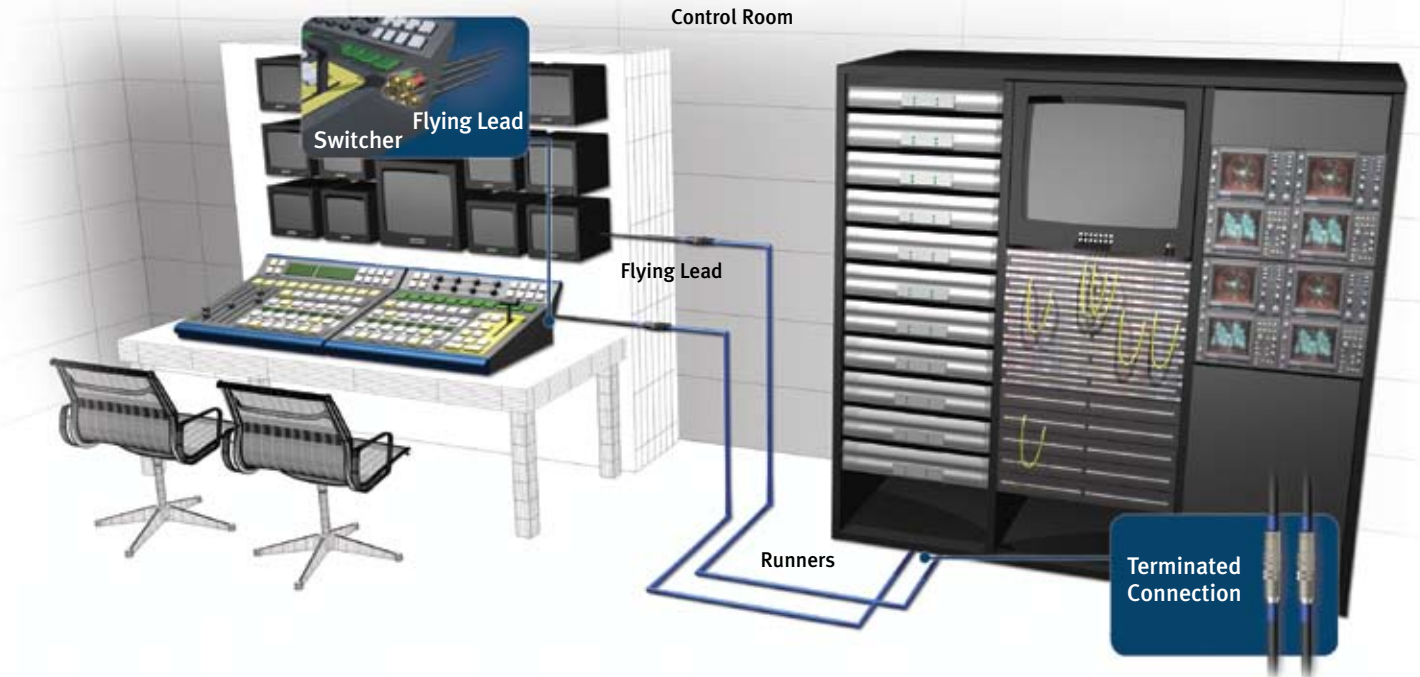

RAPIDRUN™

- Saves Time & Money**
- Offers High Performance & Quality**
- Allows For Easy Upgrades**
- Fast, Complete A/V System**
- Do More!**

The control room of a television or radio broadcast studio is complex and intricate. With so many components involved, your typical installation can seem overwhelming and intimidating, but with RapidRun, the entire studio can be connected in record time with no error!

RapidRun was designed to answer a need for a complete cabling solution within the emerging audio/video market among varying industries, and although RapidRun has only just scratched the surface of the broadcast industry, we guarantee the best product and top customer service available today.

The Runner is specifically intended to fit through tight spaces allowing it to hide behind walls or equipment. And what's more is RapidRun has the capability to carry multiple signals over a single Runner so saving space is even easier.

When it's time for an equipment upgrade, there's no need to pull new cable because the Runner that's already installed can be re-tasked to work with your new connection.

The RapidRun Runner cables easily meet the needs of today's most elaborate audio/video systems and those still to come.